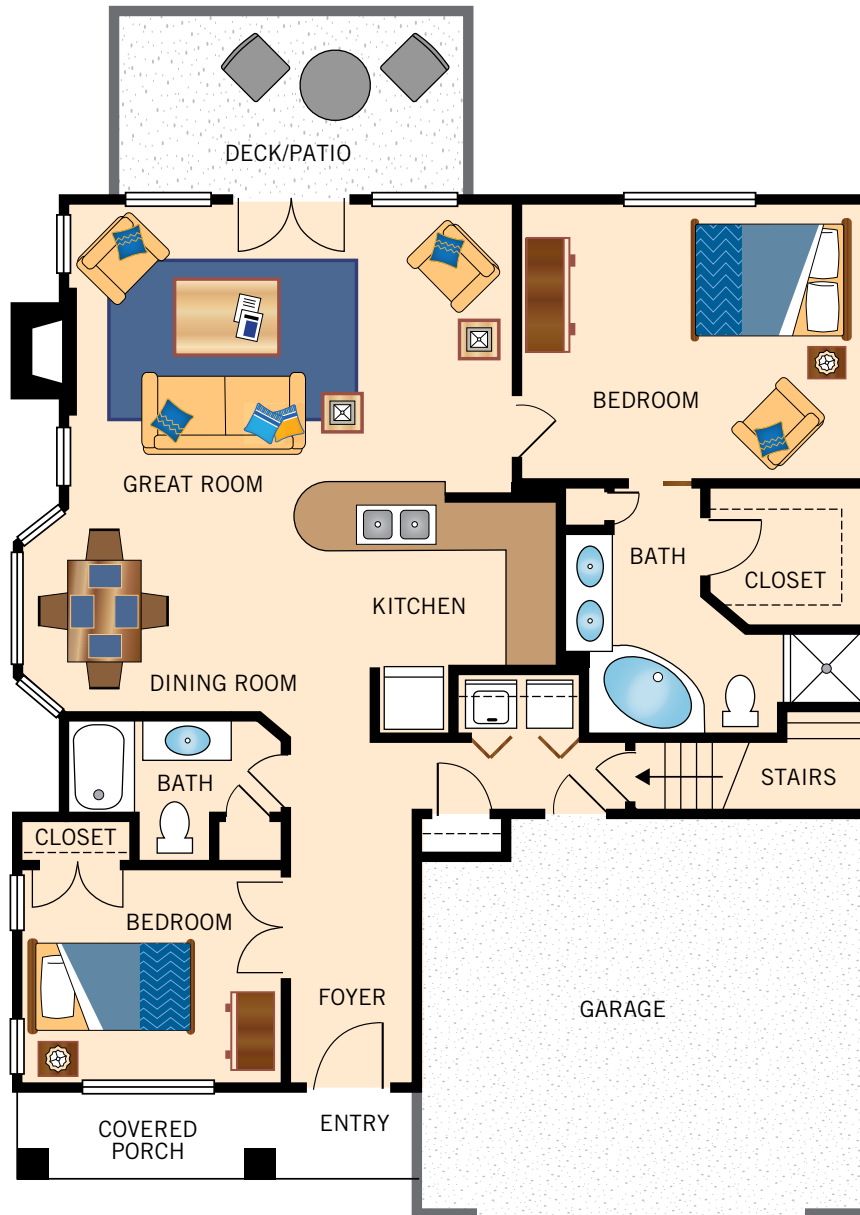

RANCH VILLA
TWO BEDROOM TWO BATHS
1,432 Square Feet

Floor plans are not to scale and are shown for comparative purposes only.
Actual apartment floor plans may have minor variations.