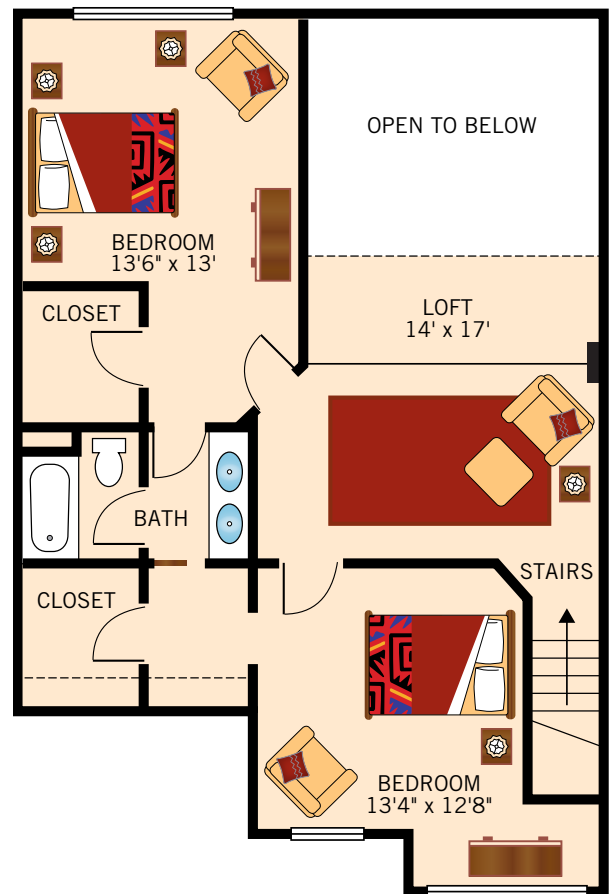

TWO STORY VILLA
THREE BEDROOM TWO AND A HALF BATHS
 1,968 Square Feet

Floor plans are not to scale and are shown for comparative purposes only.
 Actual apartment floor plans may have minor variations.