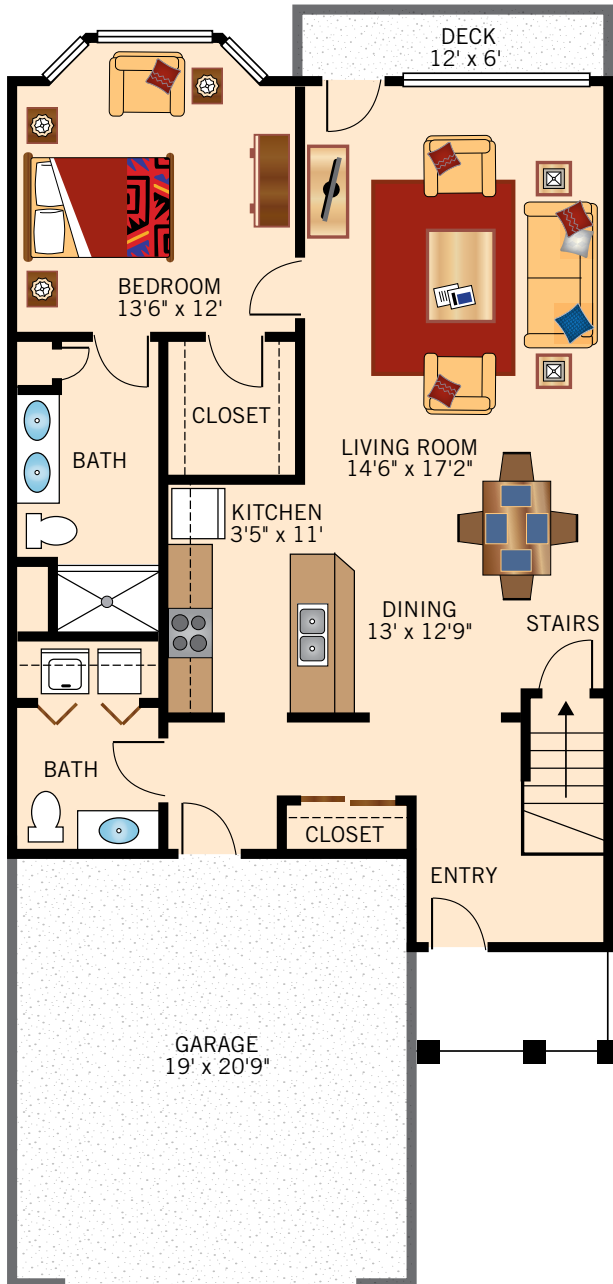

TWO STORY VILLA
THREE BEDROOM TWO AND A HALF BATHS
 1,968 Square Feet

Floor plans are not to scale and are shown for comparative purposes only.
 Actual apartment floor plans may have minor variations.