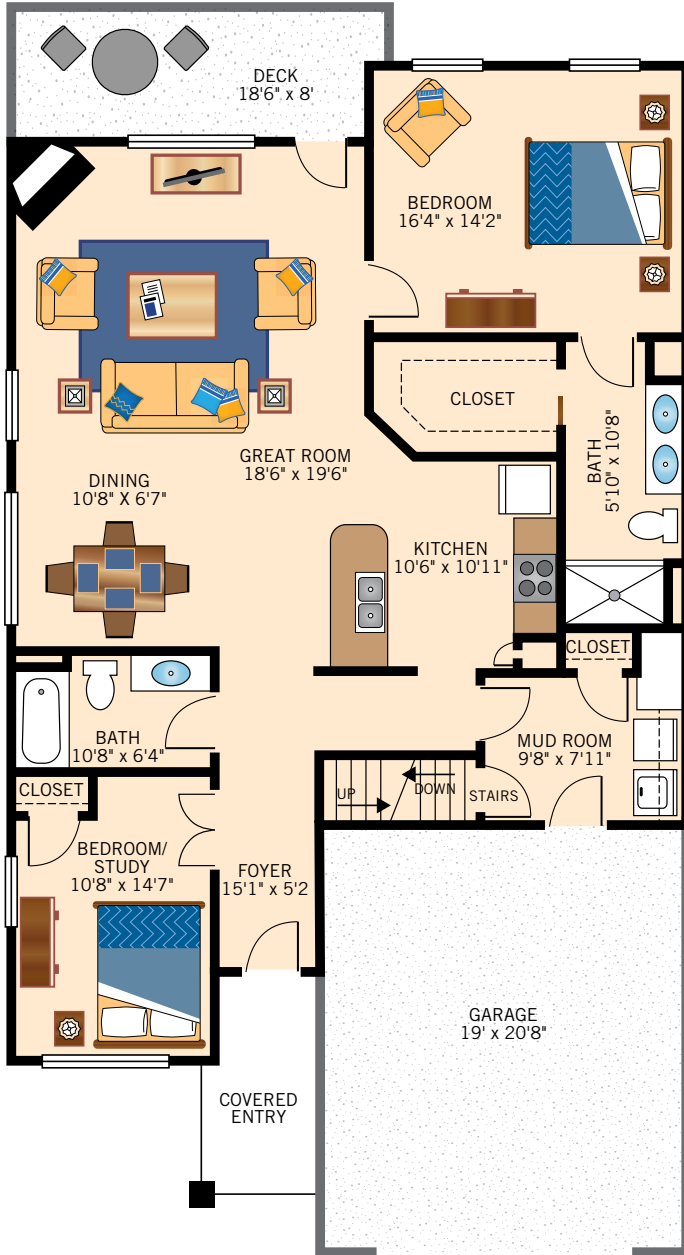

TWO STORY VILLA TWO BEDROOM TWO BATHS 1,878 Square Feet

Floor plans are not to scale and are shown for comparative purposes only.
Actual apartment floor plans may have minor variations.