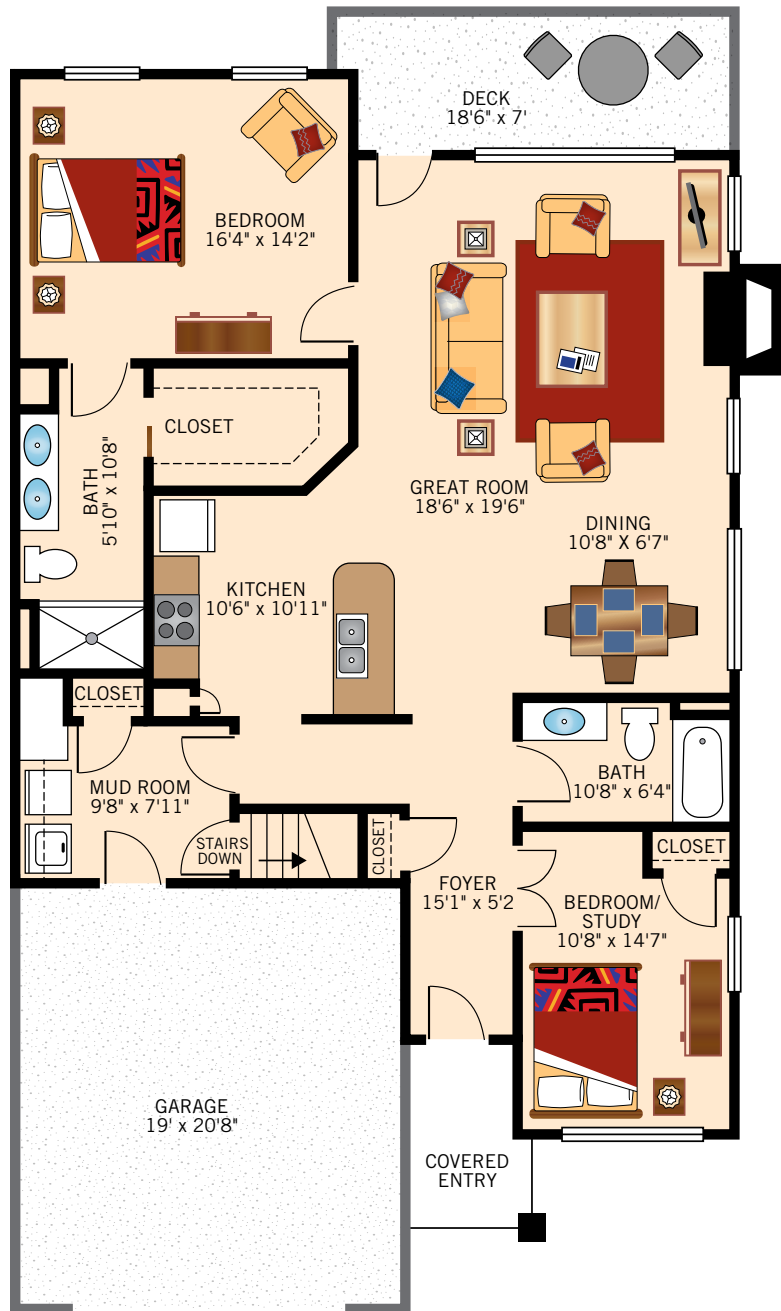

RANCH VILLA WITH BASEMENT
TWO BEDROOM TWO BATHS
 1,458 Square Feet

Floor plans are not to scale and are shown for comparative purposes only.
 Actual apartment floor plans may have minor variations.