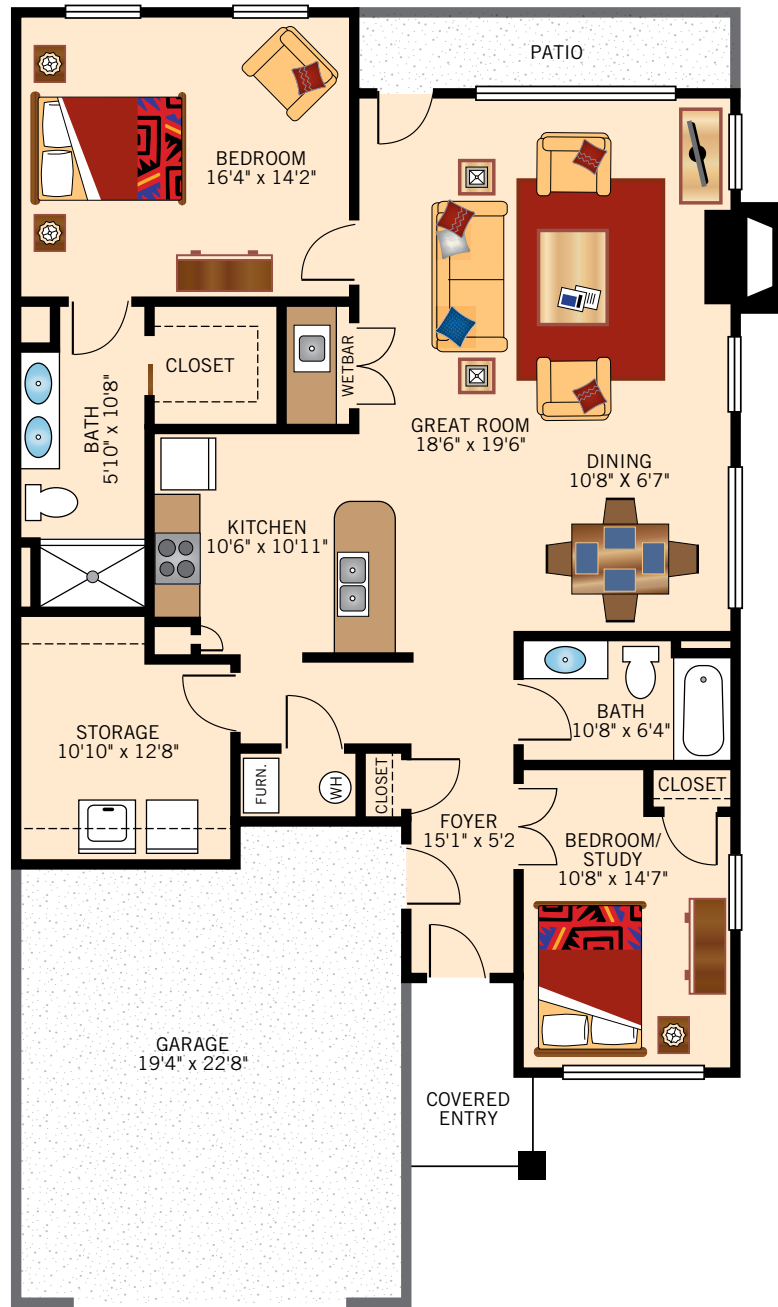

RANCH VILLA NO BASEMENT
TWO BEDROOM TWO BATHS

1,458 Square Feet

Floor plans are not to scale and are shown for comparative purposes only.
 Actual apartment floor plans may have minor variations.